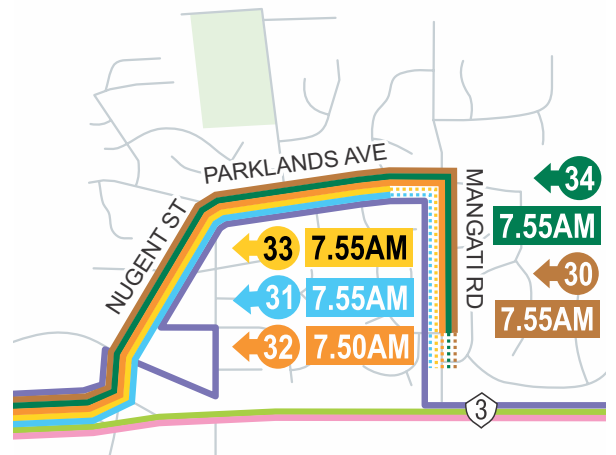

## ROUTE 32

**32 MORNING**      **32 AFTERNOON**

Mangati Rd	7.50 <sup>AM</sup>	Highlands Int.	3.20 <sup>PM</sup>
NPGHS	8.10	NPGHS	3.27
		Mangati/Sunnyvale	3.45

**AM** ROUTE 32  
**BELL BLOCK** - Mangati & Gardenia, NP - NPGHS.  
**PM** NP - Highlands Int., NPGHS, **BELL BLOCK** - Mangati & Sunnyvale

### KEY

- Bus Centre (Ariki St)
- Direction Orbiter - AM
- Direction Orbiter - PM

- Route 30
- Route 31
- Route 32
- Route 33
- Route 34

## ROUTE 33

**33 MORNING**      **33 AFTERNOON**

Parklands Ave Shops	7.55 <sup>AM</sup>	Spotswood	3.17 <sup>PM</sup>
Sacred Heart	8.05	Devon Int.	3.22
Leach St (Mobil)	8.10	Sacred Heart	3.33
Devon Int.	8.23	Parklands Ave Shops	3.55
Spotswood College	8.27		
FDMC	8.32		

**AM** ROUTE 33  
**BELL BLOCK** - Parklands Ave Shops, NP - SHGC, Leach St, Devon Int., Spotswood, FDMC.  
**PM** NP - Spotswood, Devon Int., SHGC, **BELL BLOCK** - Parklands Ave Shops