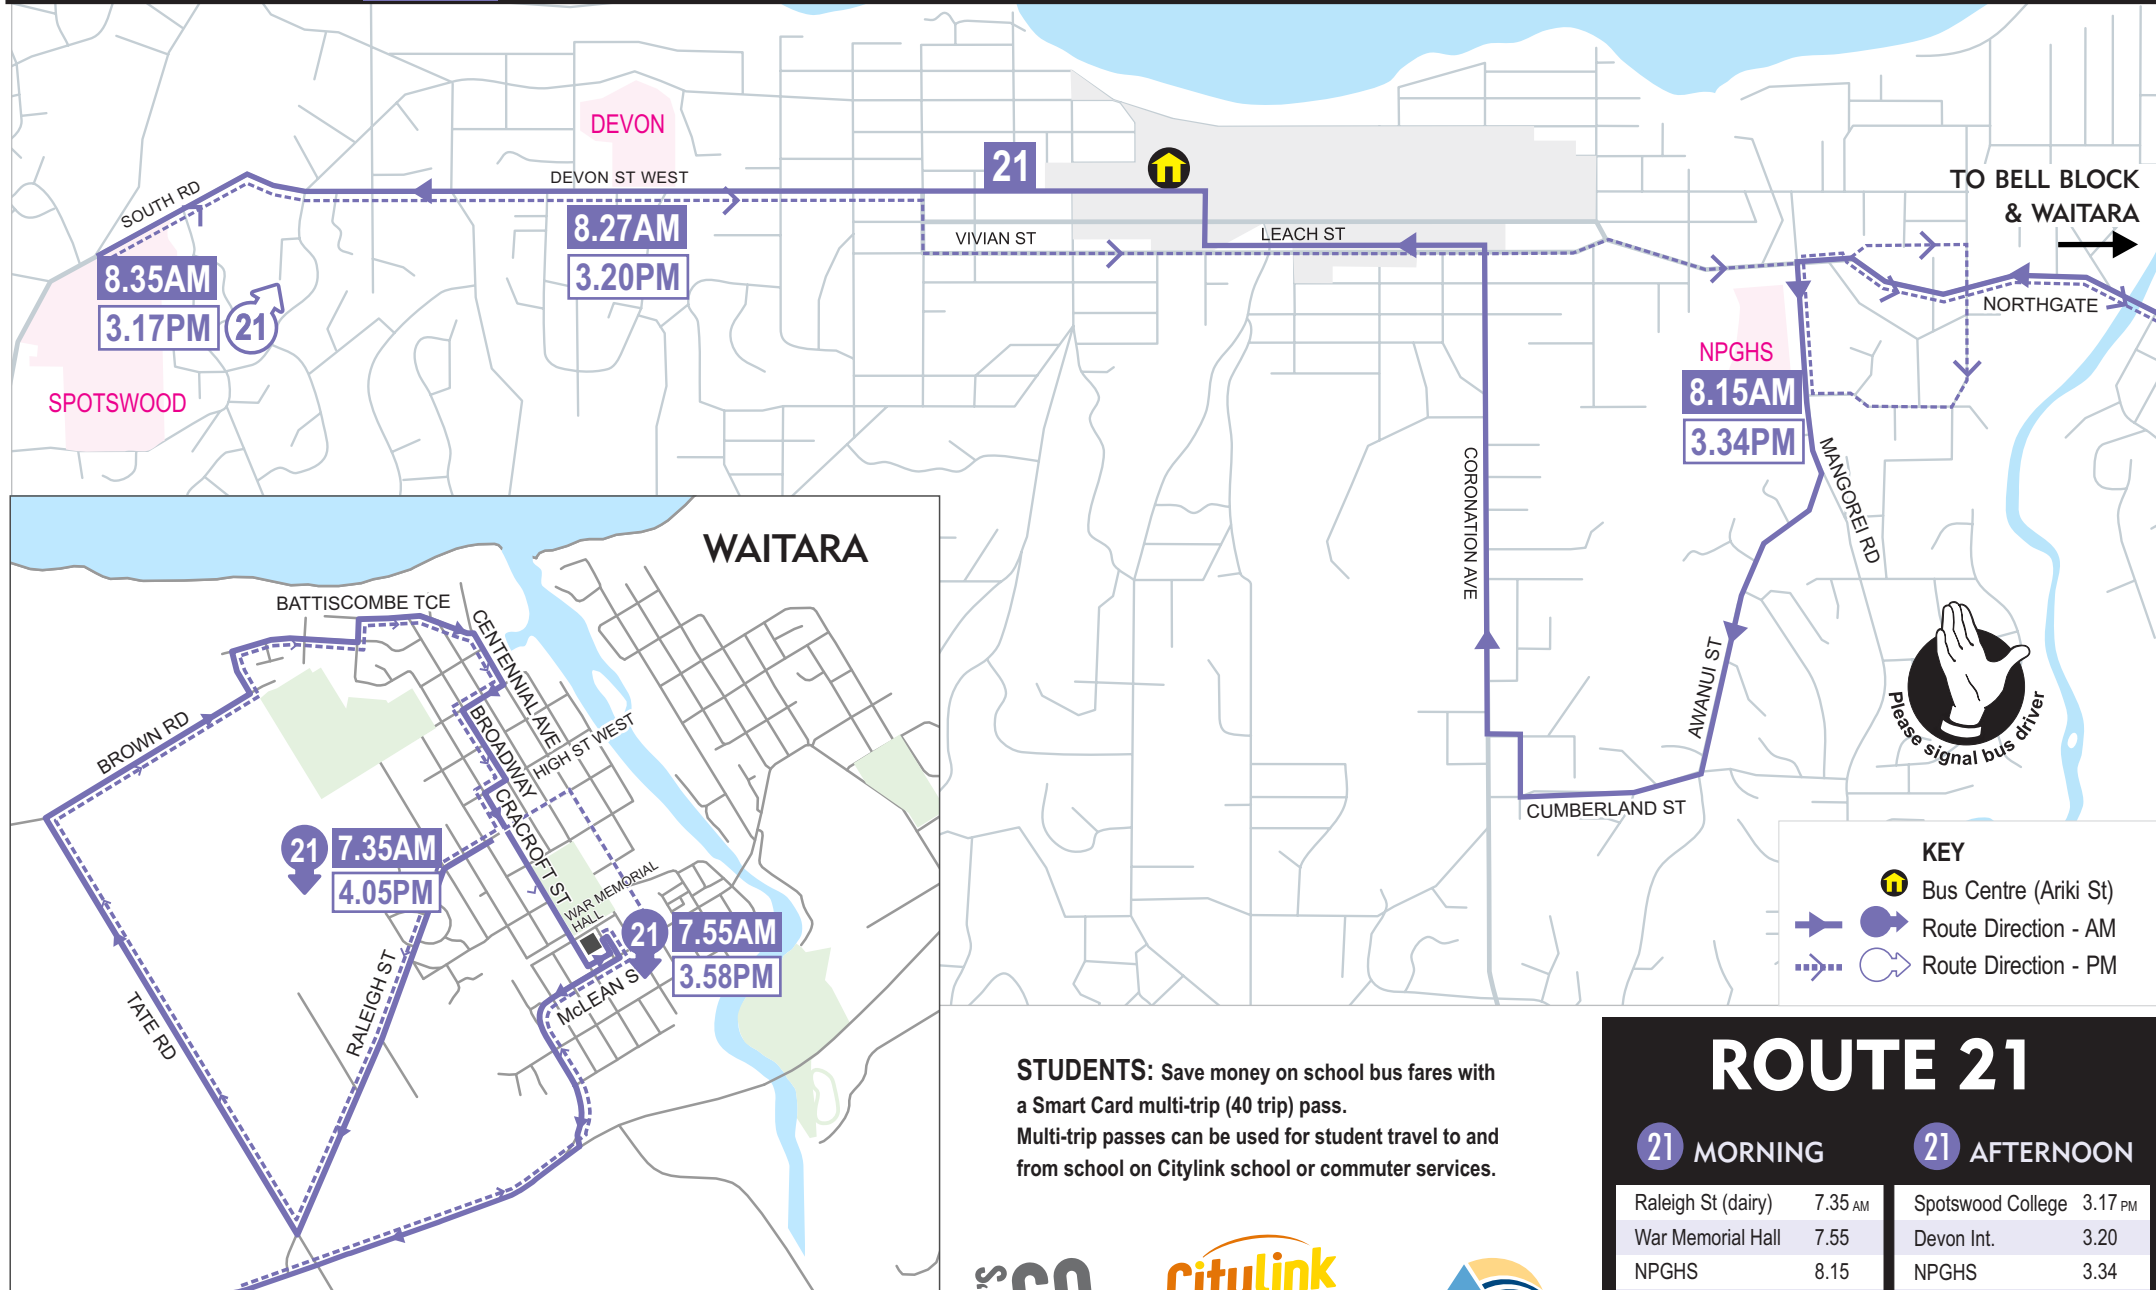

# ROUTE

# Waitara to Spotswood College

# SCHOOL SERVICE\*

**STUDENTS:** Save money on school bus fares with a Smart Card multi-trip (40 trip) pass. Multi-trip passes can be used for student travel to and from school on Citylink school or commuter services.

21 MORNING		21 AFTERNOON	
Raleigh St (dairy)	7.35 AM	Spotswood College	3.17 PM
War Memorial Hall	7.55	Devon Int.	3.20
NPGHS	8.15	NPGHS	3.34
Devon Int.	8.27	War Memorial Hall	3.58
Spotswood College	8.35	Raleigh St (dairy)	4.05