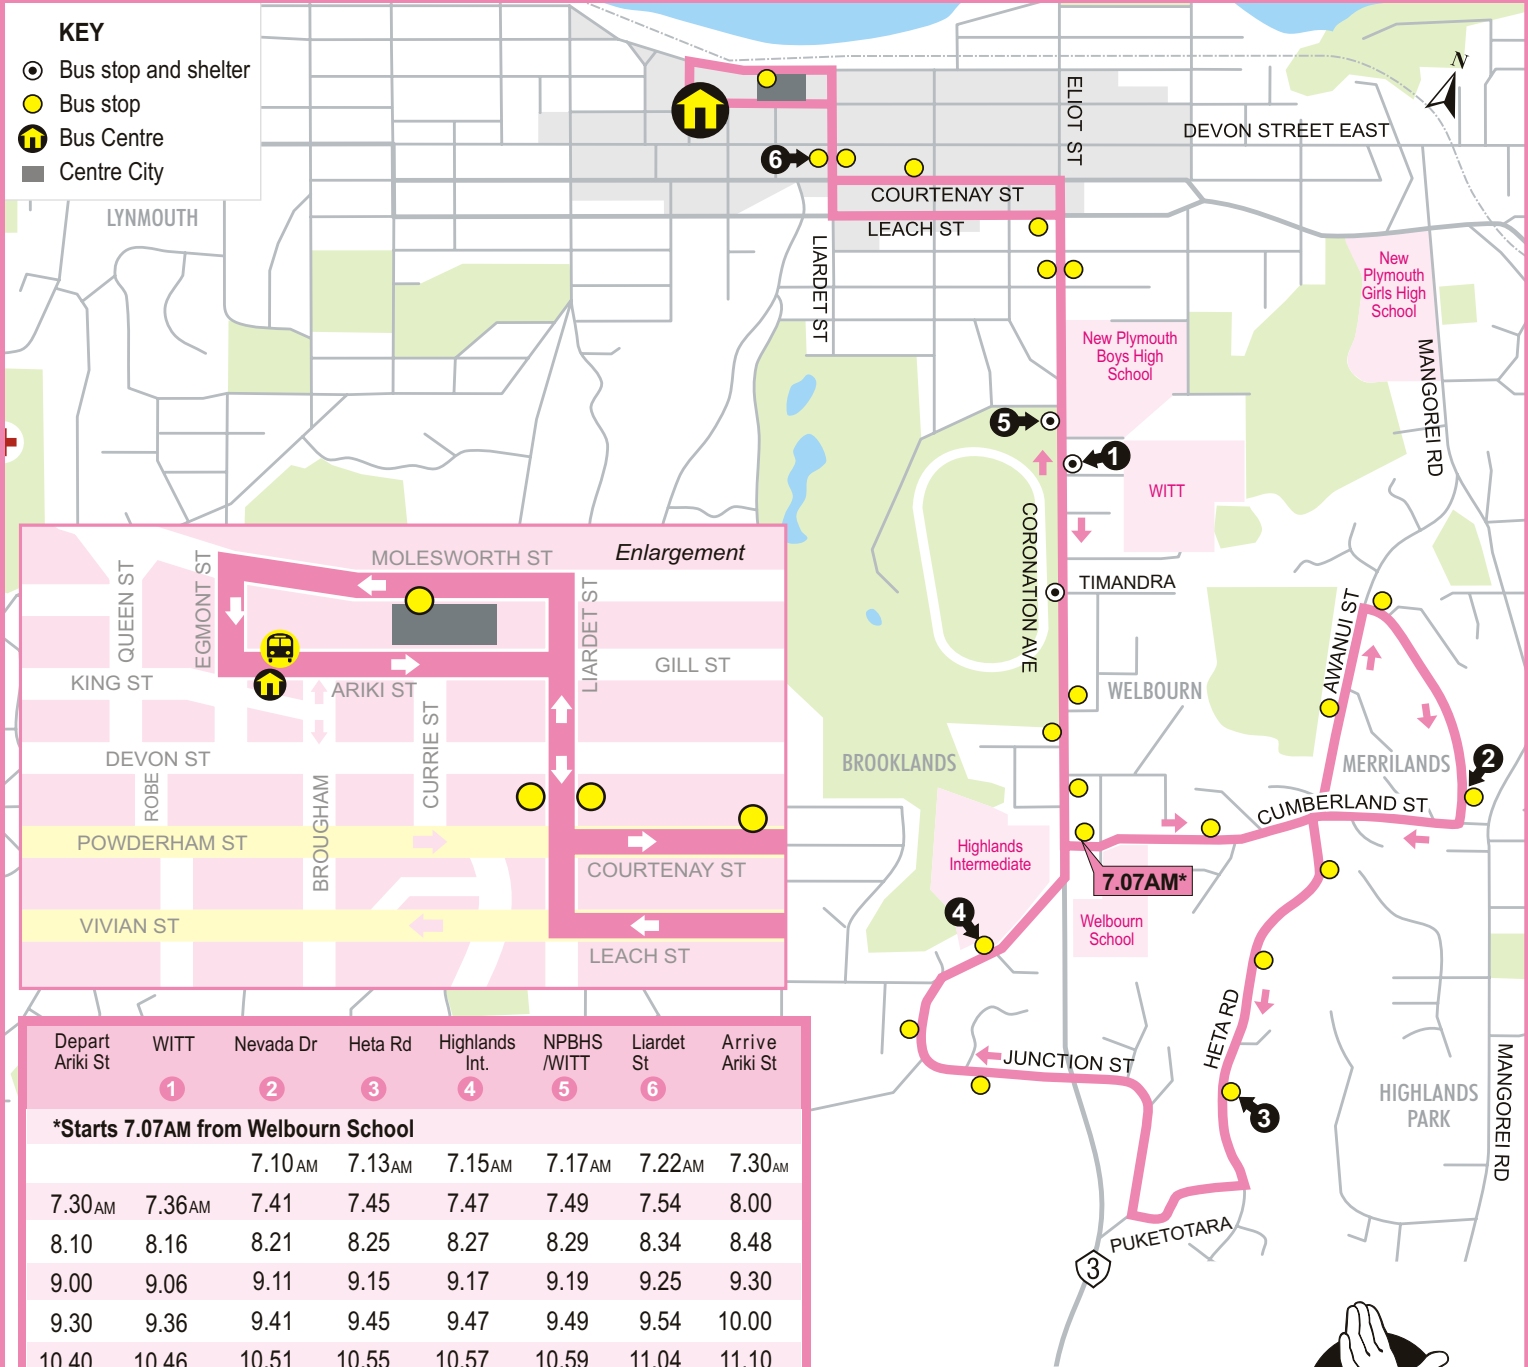

ROUTE 7 Welbourn/Highlands Park

MONDAY TO FRIDAY

KEY

- Bus stop and shelter
- Bus stop
- Bus Centre
- Centre City

Depart Arika St	WITT	Nevada Dr	Heta Rd	Highlands Int.	NPBHS /WITT	Liardet St	Arrive Arika St
	1	2	3	4	5	6	
*Starts 7.07AM from Welbourn School							
		7.10 AM	7.13 AM	7.15 AM	7.17 AM	7.22 AM	7.30 AM
7.30 AM	7.36 AM	7.41	7.45	7.47	7.49	7.54	8.00
8.10	8.16	8.21	8.25	8.27	8.29	8.34	8.48
9.00	9.06	9.11	9.15	9.17	9.19	9.25	9.30
9.30	9.36	9.41	9.45	9.47	9.49	9.54	10.00
10.40	10.46	10.51	10.55	10.57	10.59	11.04	11.10
11.50	11.56	12.01 PM	12.05 PM	12.07 PM	12.09 PM	12.14 PM	12.20 PM
1.05 PM	1.11 PM	1.16	1.20	1.22	1.24	1.29	1.35
2.15	2.21	2.26	2.30	2.32	2.34	2.39	2.44
3.40	3.46	3.51	3.55	3.57	3.59	4.04	4.10
4.20	4.26	4.31	4.35	4.37	4.39	4.44	4.50
5.10	5.16	5.21	5.25	5.27	5.29	5.34	5.38
5.50	5.56	6.01	6.05	6.07	6.09	6.14	6.20
6.20 service runs until last passenger disembarks							

Bus route description:

Bus Centre (Arika St/Bay A),
 Liardet St, Courtenay St, Eliot St,
 Coronation Ave, Cumberland St,
 Awanui St, Nevada Dr, Cumberland St,
 Heta Rd, Puketotara St, Junction St,
 Tarahua Rd, Coronation Ave, Leach St,
 Liardet St, St. Aubyn St, Egmont St,
 Bus Centre (Arika St/Bay A).

EFFECTIVE FROM MAY 2020

*Arrival times are indicative only

Citylink is operated by Tranzit Coachlines with the support of the Taranaki Regional Council

call 0800 87 22 87

visit taranakibus.info