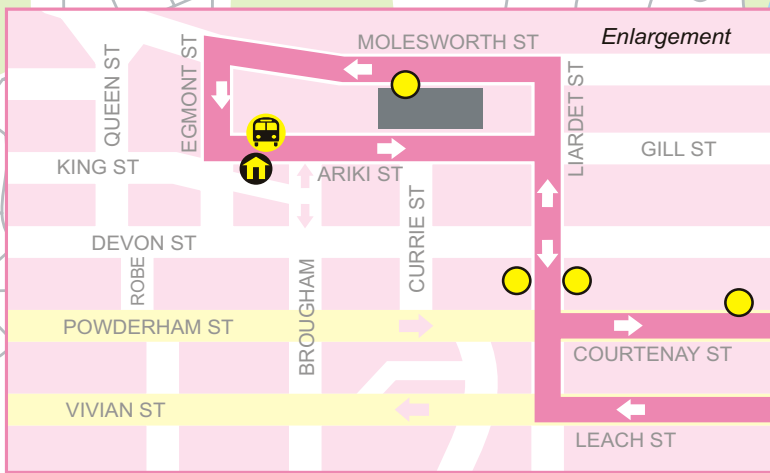

ROUTE 7 Welbourn/Highlands Park

MONDAY TO FRIDAY

KEY

- Bus stop and shelter
- Bus stop
- Bus Centre
- Centre City

Depart Arika St	WITT	Nevada Dr	Heta Rd	Highlands Int.	NPBHS /WITT	Liardet St	Arrive Arika St
	1	2	3	4	5	6	
*Starts 7.07AM from Welbourn School							
		7.10 AM	7.13 AM	7.15 AM	7.17 AM	7.22 AM	7.30 AM
7.30 AM	7.36 AM	7.41	7.45	7.47	7.49	7.54	8.00
8.10	8.16	8.21	8.25	8.27	8.29	8.34	8.48
9.00	9.06	9.11	9.15	9.17	9.19	9.25	9.30
9.30	9.36	9.41	9.45	9.47	9.49	9.54	10.00
10.40	10.46	10.51	10.55	10.57	10.59	11.04	11.10
11.50	11.56	12.01 PM	12.05 PM	12.07 PM	12.09 PM	12.14 PM	12.20 PM
1.05 PM	1.11 PM	1.16	1.20	1.22	1.24	1.29	1.35
2.15	2.21	2.26	2.30	2.32	2.34	2.39	2.44
3.40	3.46	3.51	3.55	3.57	3.59	4.04	4.10
4.20	4.26	4.31	4.35	4.37	4.39	4.44	4.50
5.10	5.16	5.21	5.25	5.27	5.29	5.34	5.38
5.50	5.56	6.01	6.05	6.07	6.09	6.14	6.20
6.20 service runs until last passenger disembarks							

Bus route description:

Bus Centre (Arika St/Bay A),
 Liardet St, Courtenay St, Eliot St,
 Coronation Ave, Cumberland St,
 Awanui St, Nevada Dr, Cumberland St,
 Heta Rd, Puketotara St, Junction St,
 Tarahua Rd, Coronation Ave, Leach St,
 Liardet St, St. Aubyn St, Egmont St,
 Bus Centre (Arika St/Bay A).