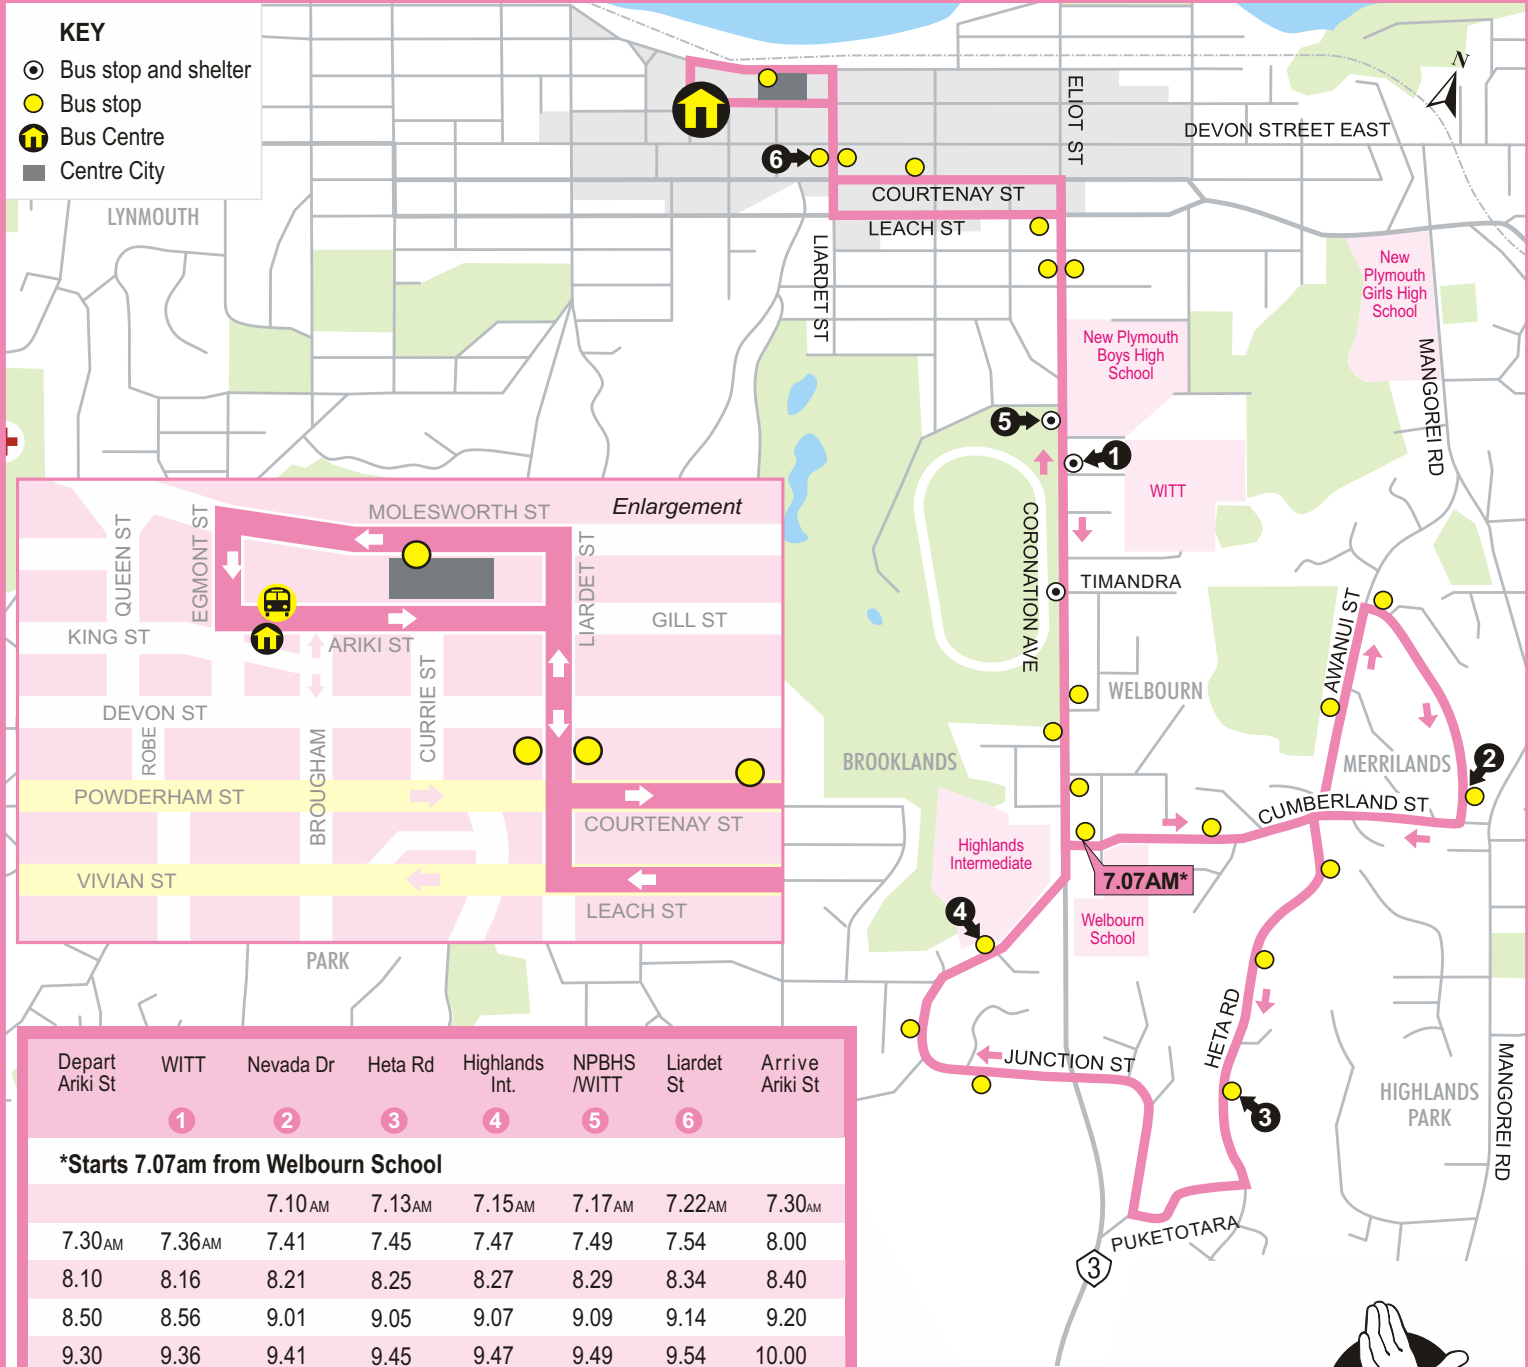

ROUTE 7 Welbourn/Highlands Park

MONDAY TO FRIDAY

KEY

- Bus stop and shelter
- Bus stop
- Bus Centre
- Centre City

Depart Arika St	WITT	Nevada Dr	Heta Rd	Highlands Int.	NPBHS/WITT	Liardet St	Arrive Arika St
	1	2	3	4	5	6	

***Starts 7.07am from Welbourn School**

		7.10AM	7.13AM	7.15AM	7.17AM	7.22AM	7.30AM
7.30AM	7.36AM	7.41	7.45	7.47	7.49	7.54	8.00
8.10	8.16	8.21	8.25	8.27	8.29	8.34	8.40
8.50	8.56	9.01	9.05	9.07	9.09	9.14	9.20
9.30	9.36	9.41	9.45	9.47	9.49	9.54	10.00
10.40	10.46	10.51	10.55	10.57	10.59	11.04	11.10
11.50	11.56	12.01PM	12.05PM	12.07PM	12.09PM	12.14PM	12.20PM
1.00PM	1.06PM	1.11	1.15	1.17	1.19	1.24	1.30
2.10	2.16	2.21	2.25	2.27	2.29	2.34	2.40
3.40	3.46	3.51	3.55	3.57	3.59	4.04	4.10
4.20	4.26	4.31	4.35	4.37	4.39	4.44	4.50
5.10	5.16	5.21	5.25	5.27	5.29	5.34	5.40
5.50	5.56	6.01	6.05	6.07	6.09	6.14	6.20

6.30 East route departs from Bay C

*Arrival times are indicative only

Bus route description:

Bus Centre (Arika St/Bay A),
 Liardet St, Courtenay St, Eliot St,
 Coronation Ave, Cumberland St,
 Awanui St, Nevada Dr, Cumberland St,
 Heta Rd, Puketotara St, Junction St,
 Tarahua Rd, Coronation Ave, Leach St,
 Liardet St, St. Aubyn St, Egmont St,
 Bus Centre (Arika St/Bay A).