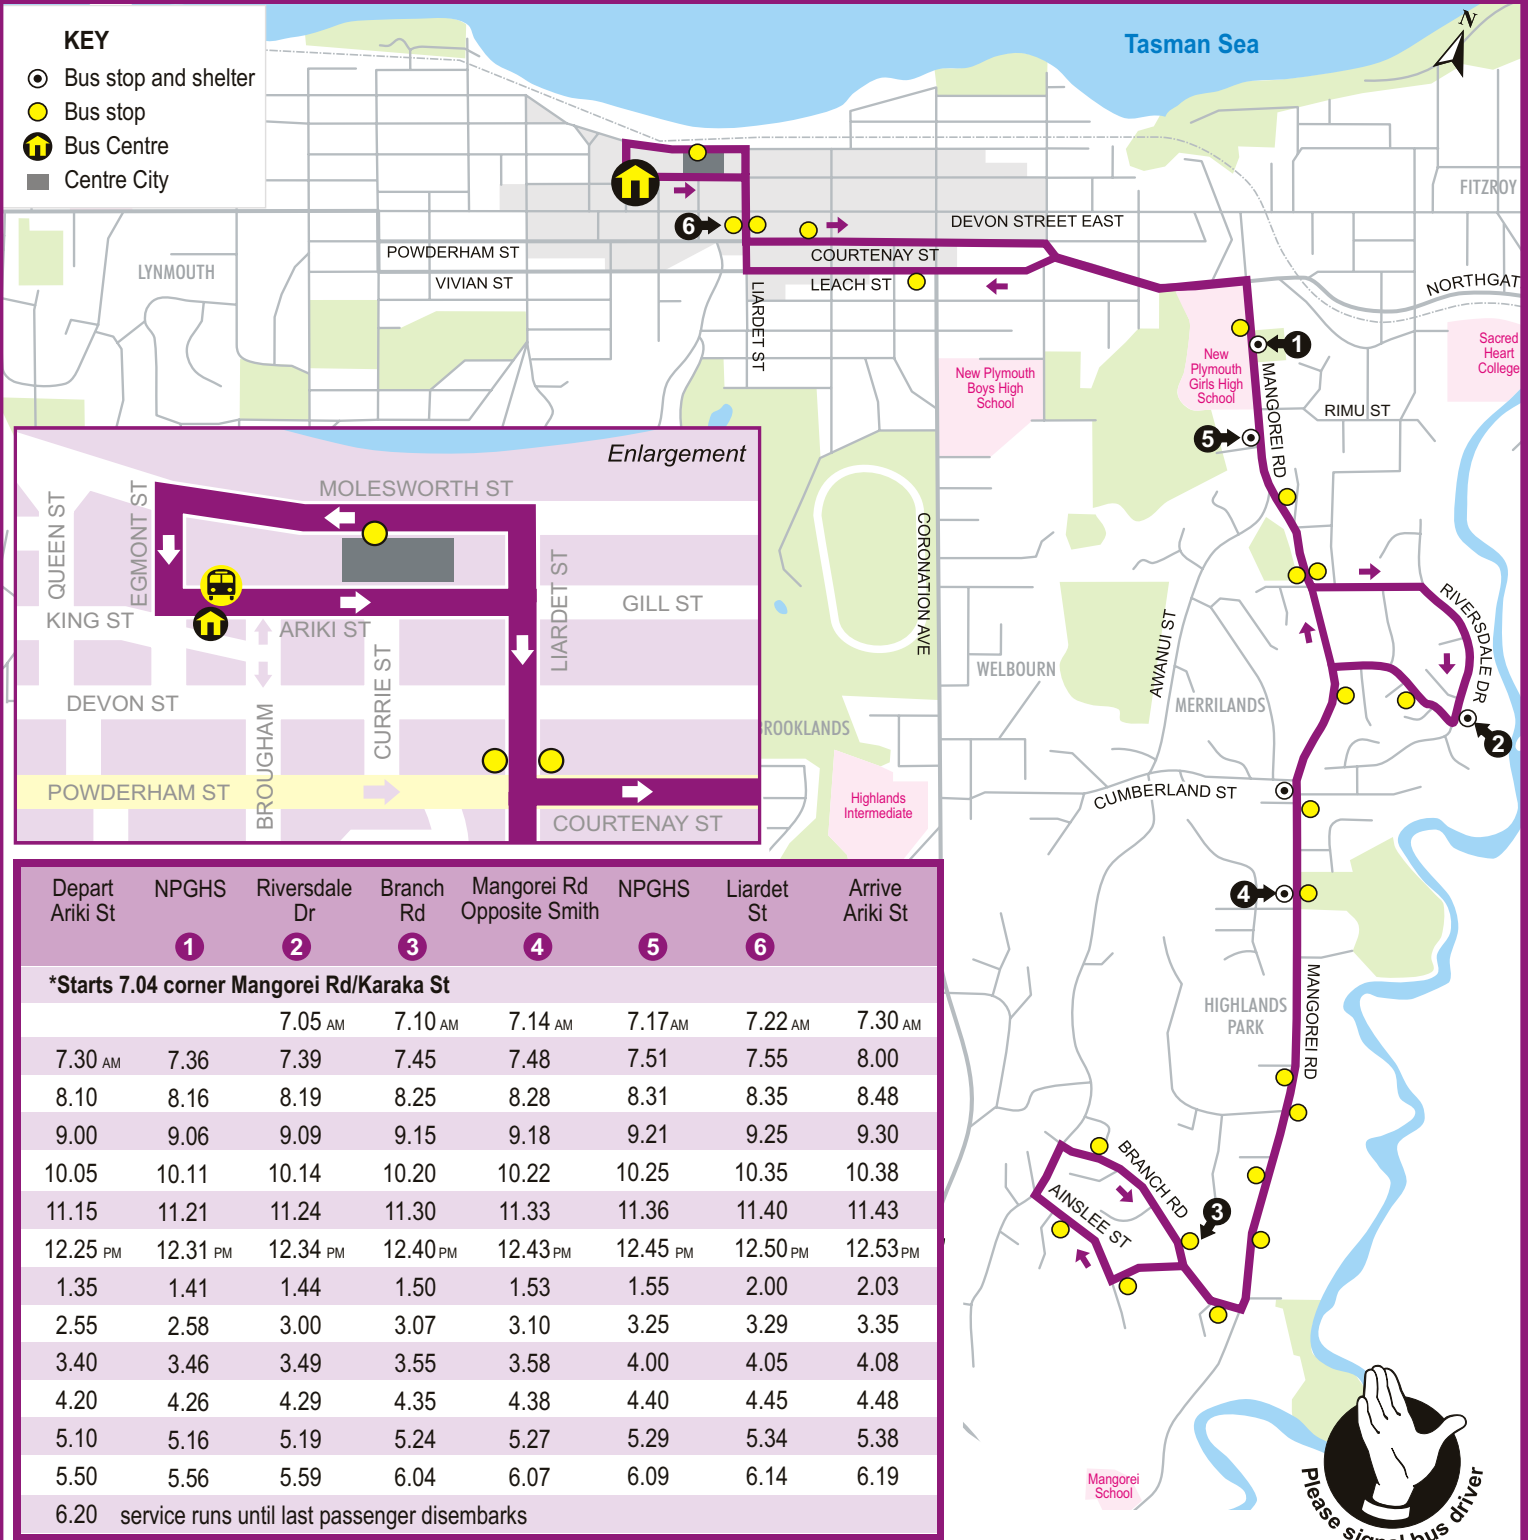

ROUTE 8 Merrilands/Highlands Park

MONDAY TO FRIDAY

KEY

- Bus stop and shelter
- Bus stop
- Bus Centre
- Centre City

Depart Ariki St	NPGHS	Riversdale Dr	Branch Rd	Mangorei Rd Opposite Smith	NPGHS	Liardet St	Arrive Ariki St
1	2	3	4	5	6		
*Starts 7.04 corner Mangorei Rd/Karaka St							
	7.05 AM	7.10 AM	7.14 AM	7.17 AM	7.22 AM	7.30 AM	
7.30 AM	7.36	7.39	7.45	7.48	7.51	7.55	8.00
8.10	8.16	8.19	8.25	8.28	8.31	8.35	8.48
9.00	9.06	9.09	9.15	9.18	9.21	9.25	9.30
10.05	10.11	10.14	10.20	10.22	10.25	10.35	10.38
11.15	11.21	11.24	11.30	11.33	11.36	11.40	11.43
12.25 PM	12.31 PM	12.34 PM	12.40 PM	12.43 PM	12.45 PM	12.50 PM	12.53 PM
1.35	1.41	1.44	1.50	1.53	1.55	2.00	2.03
2.55	2.58	3.00	3.07	3.10	3.25	3.29	3.35
3.40	3.46	3.49	3.55	3.58	4.00	4.05	4.08
4.20	4.26	4.29	4.35	4.38	4.40	4.45	4.48
5.10	5.16	5.19	5.24	5.27	5.29	5.34	5.38
5.50	5.56	5.59	6.04	6.07	6.09	6.14	6.19
6.20	service runs until last passenger disembarks						

EFFECTIVE FROM MAY 2020

*Arrival times are indicative only

Bus route description: Bus Centre (Ariki St/Bay A), Liardet St, Courtenay St, Northgate, Mangorei Rd, Karaka St, Riversdale Dr, Kauri St, Mangorei Rd, Branch Rd, Adam Lile Dr, Ainslee St, Heta Rd, Branch Rd, Mangorei Rd, Northgate, Leach St, Liardet St, St. Aubyn St, Egmont St, Bus Centre (Ariki St/Bay A).