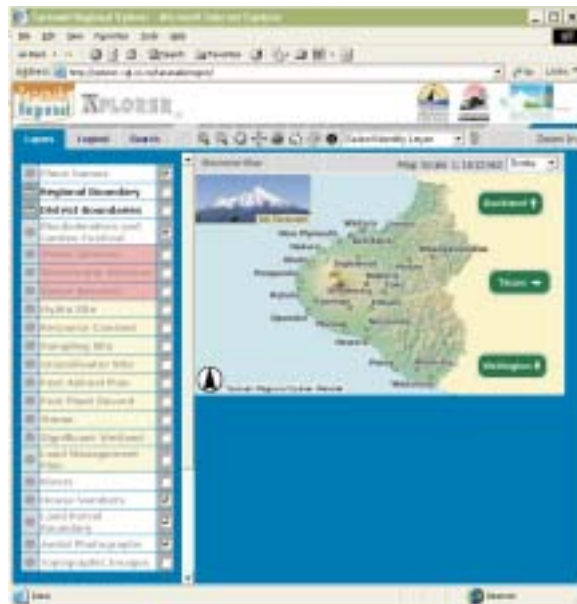

Regional

Taranaki

Regional
Xplorer

Taranaki Regional Xplorer can be used to search online for place names, addresses, road names, property assessment numbers, rivers and dairy farm numbers.

Information returned from a search includes address, legal description and information from external databases such as capital value, land value and rating details.

Taranaki Regional Xplorer

Taranaki Regional Xplorer provides free public access online to district and regional council information (especially for ratepayers).

- Rates and property information – search for a particular address or use the Property Identify tool to click on a property
- Taranaki Regional Council information – resource consents, land management plans, rainfall/river/wind data, significant wetlands and other data. Use the identify tool to get more details
- Underground services in your street – find your property then click the check box in the layers tab to view Water Services, Stormwater Services, and Sewer Services. Available only in Stratford and South Taranaki districts.

Use Taranaki Regional Xplorer to view a wide variety of data, including aerial photography, land parcel boundaries, topography such as roads and rivers, resource consents and infrastructure services data.

Photographs of features of special interest have been included, as has resource consent information in some areas.

Taranaki Regional Xplorer is a tremendous resource for the community, which will be extended to include a large amount of additional information about the region, its attractions and opportunities.