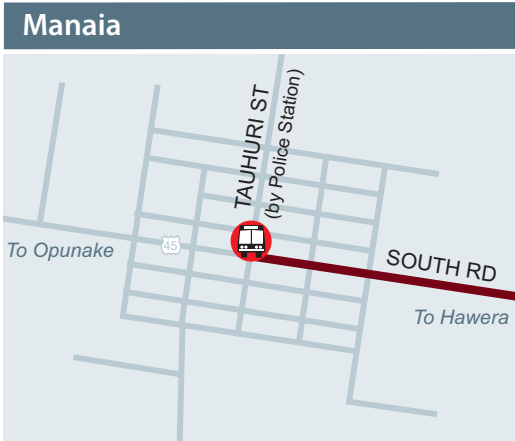

SouthLink

Operates every
Tuesday

Weekly bus service

MANAIA - HAWERA

(Ohawe Beach on demand - bookings essential)

Even if you are not at a bus stop, you can still signal the driver to stop.

These services are supported by: