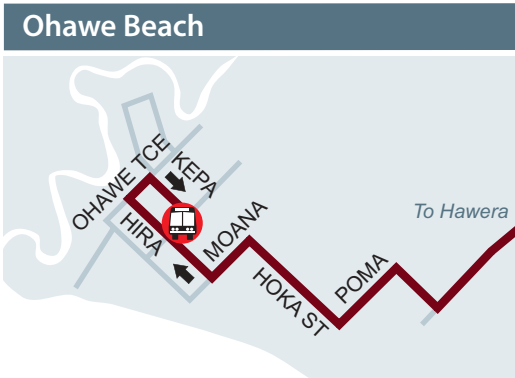

Please book your seat

| Manaia to Hawera   |              | Depart  |
|--|--------------|---------|
| Manaia   | Tauhuri St   | 9.30 am |
| Ohawe Beach  | Aperaniko Rd | 9.45 am |
| <i>Arrives in Hawera at the Information Centre 9.45am direct</i>                   |              |         |
| <i>Arrives in Hawera at the Information Centre 9.55am if going via Ohawe Beach</i> |              |         |

| Hawera to Manaia   |                    | Depart  |
|--|--------------------|---------|
| Hawera   | Information Centre | 1.00 pm |
| Ohawe Beach  | Aperaniko Rd       | 1.10 pm |
| <i>Arrives in Manaia at Tauhuri St 1.15pm direct</i>                   |                    |         |
| <i>Arrives in Manaia at Tauhuri St 1.25pm if going via Ohawe Beach</i> |                    |         |

**MANAIA - HAWERA**

Weekly bus service

Supported by

## MANAIA - HAWERA

(Ohawe Beach on demand - bookings essential)

Even if you are not at a bus stop, you can still signal the driver to stop.

These services are supported by: