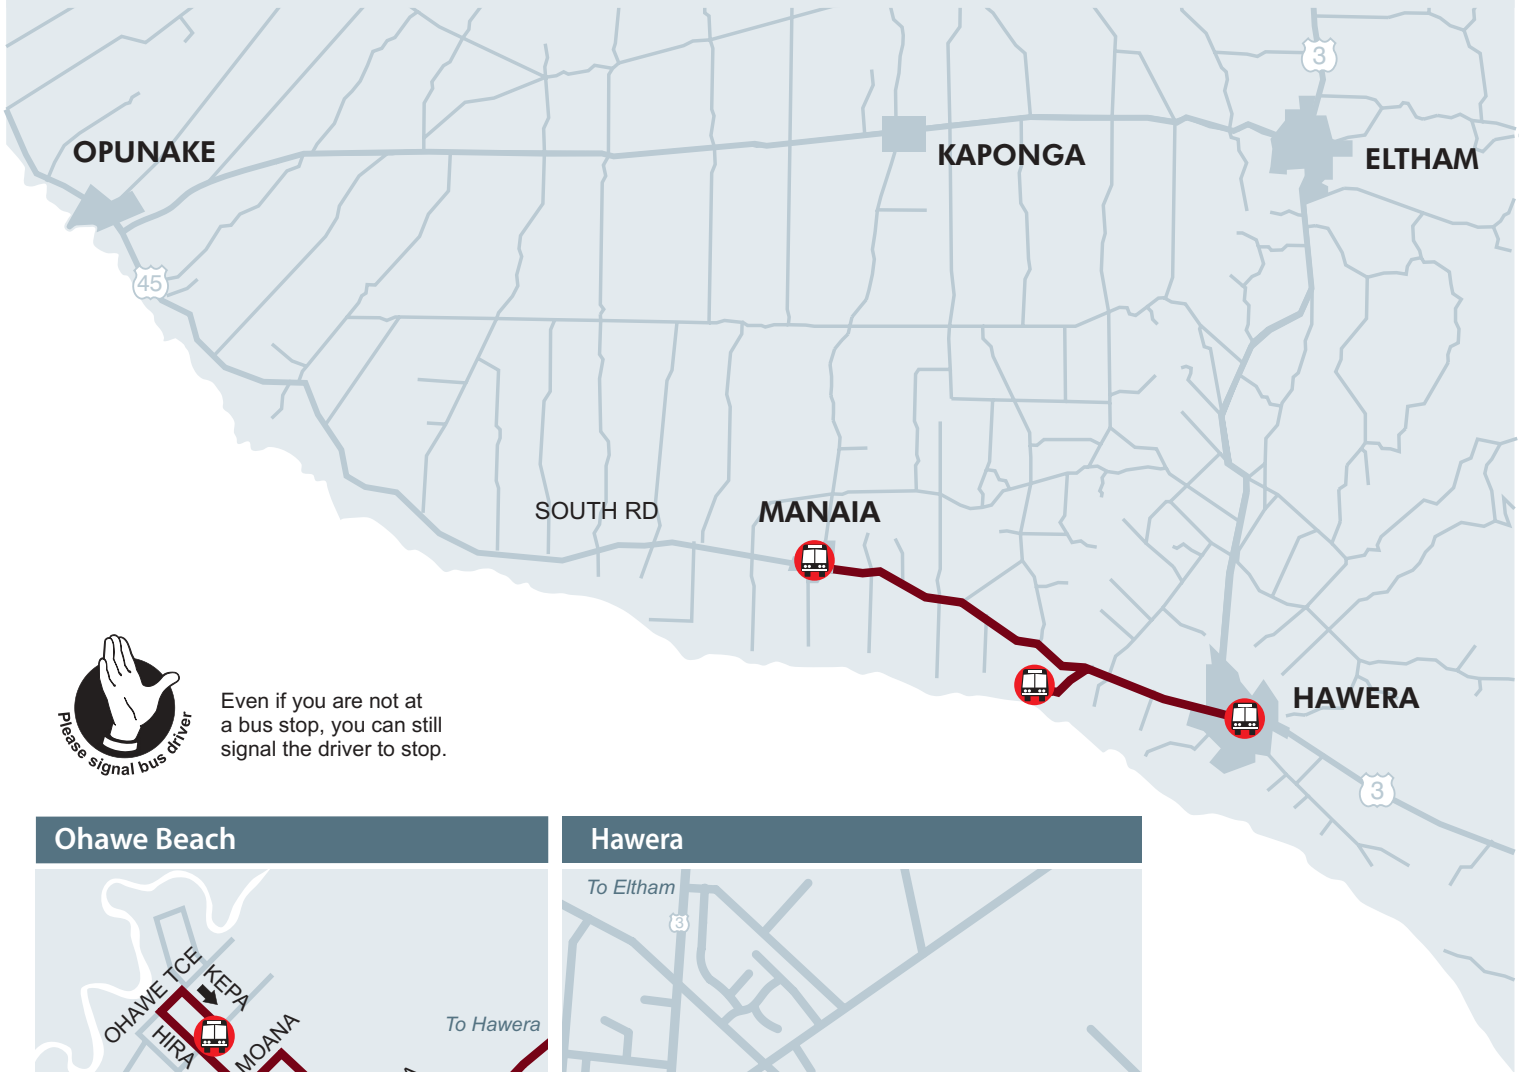

SouthLink

Operates every
Tuesday

Weekly bus service

MANAIA - HAWERA

(Ohawe Beach on demand - bookings essential)

Even if you are not at a bus stop, you can still signal the driver to stop.