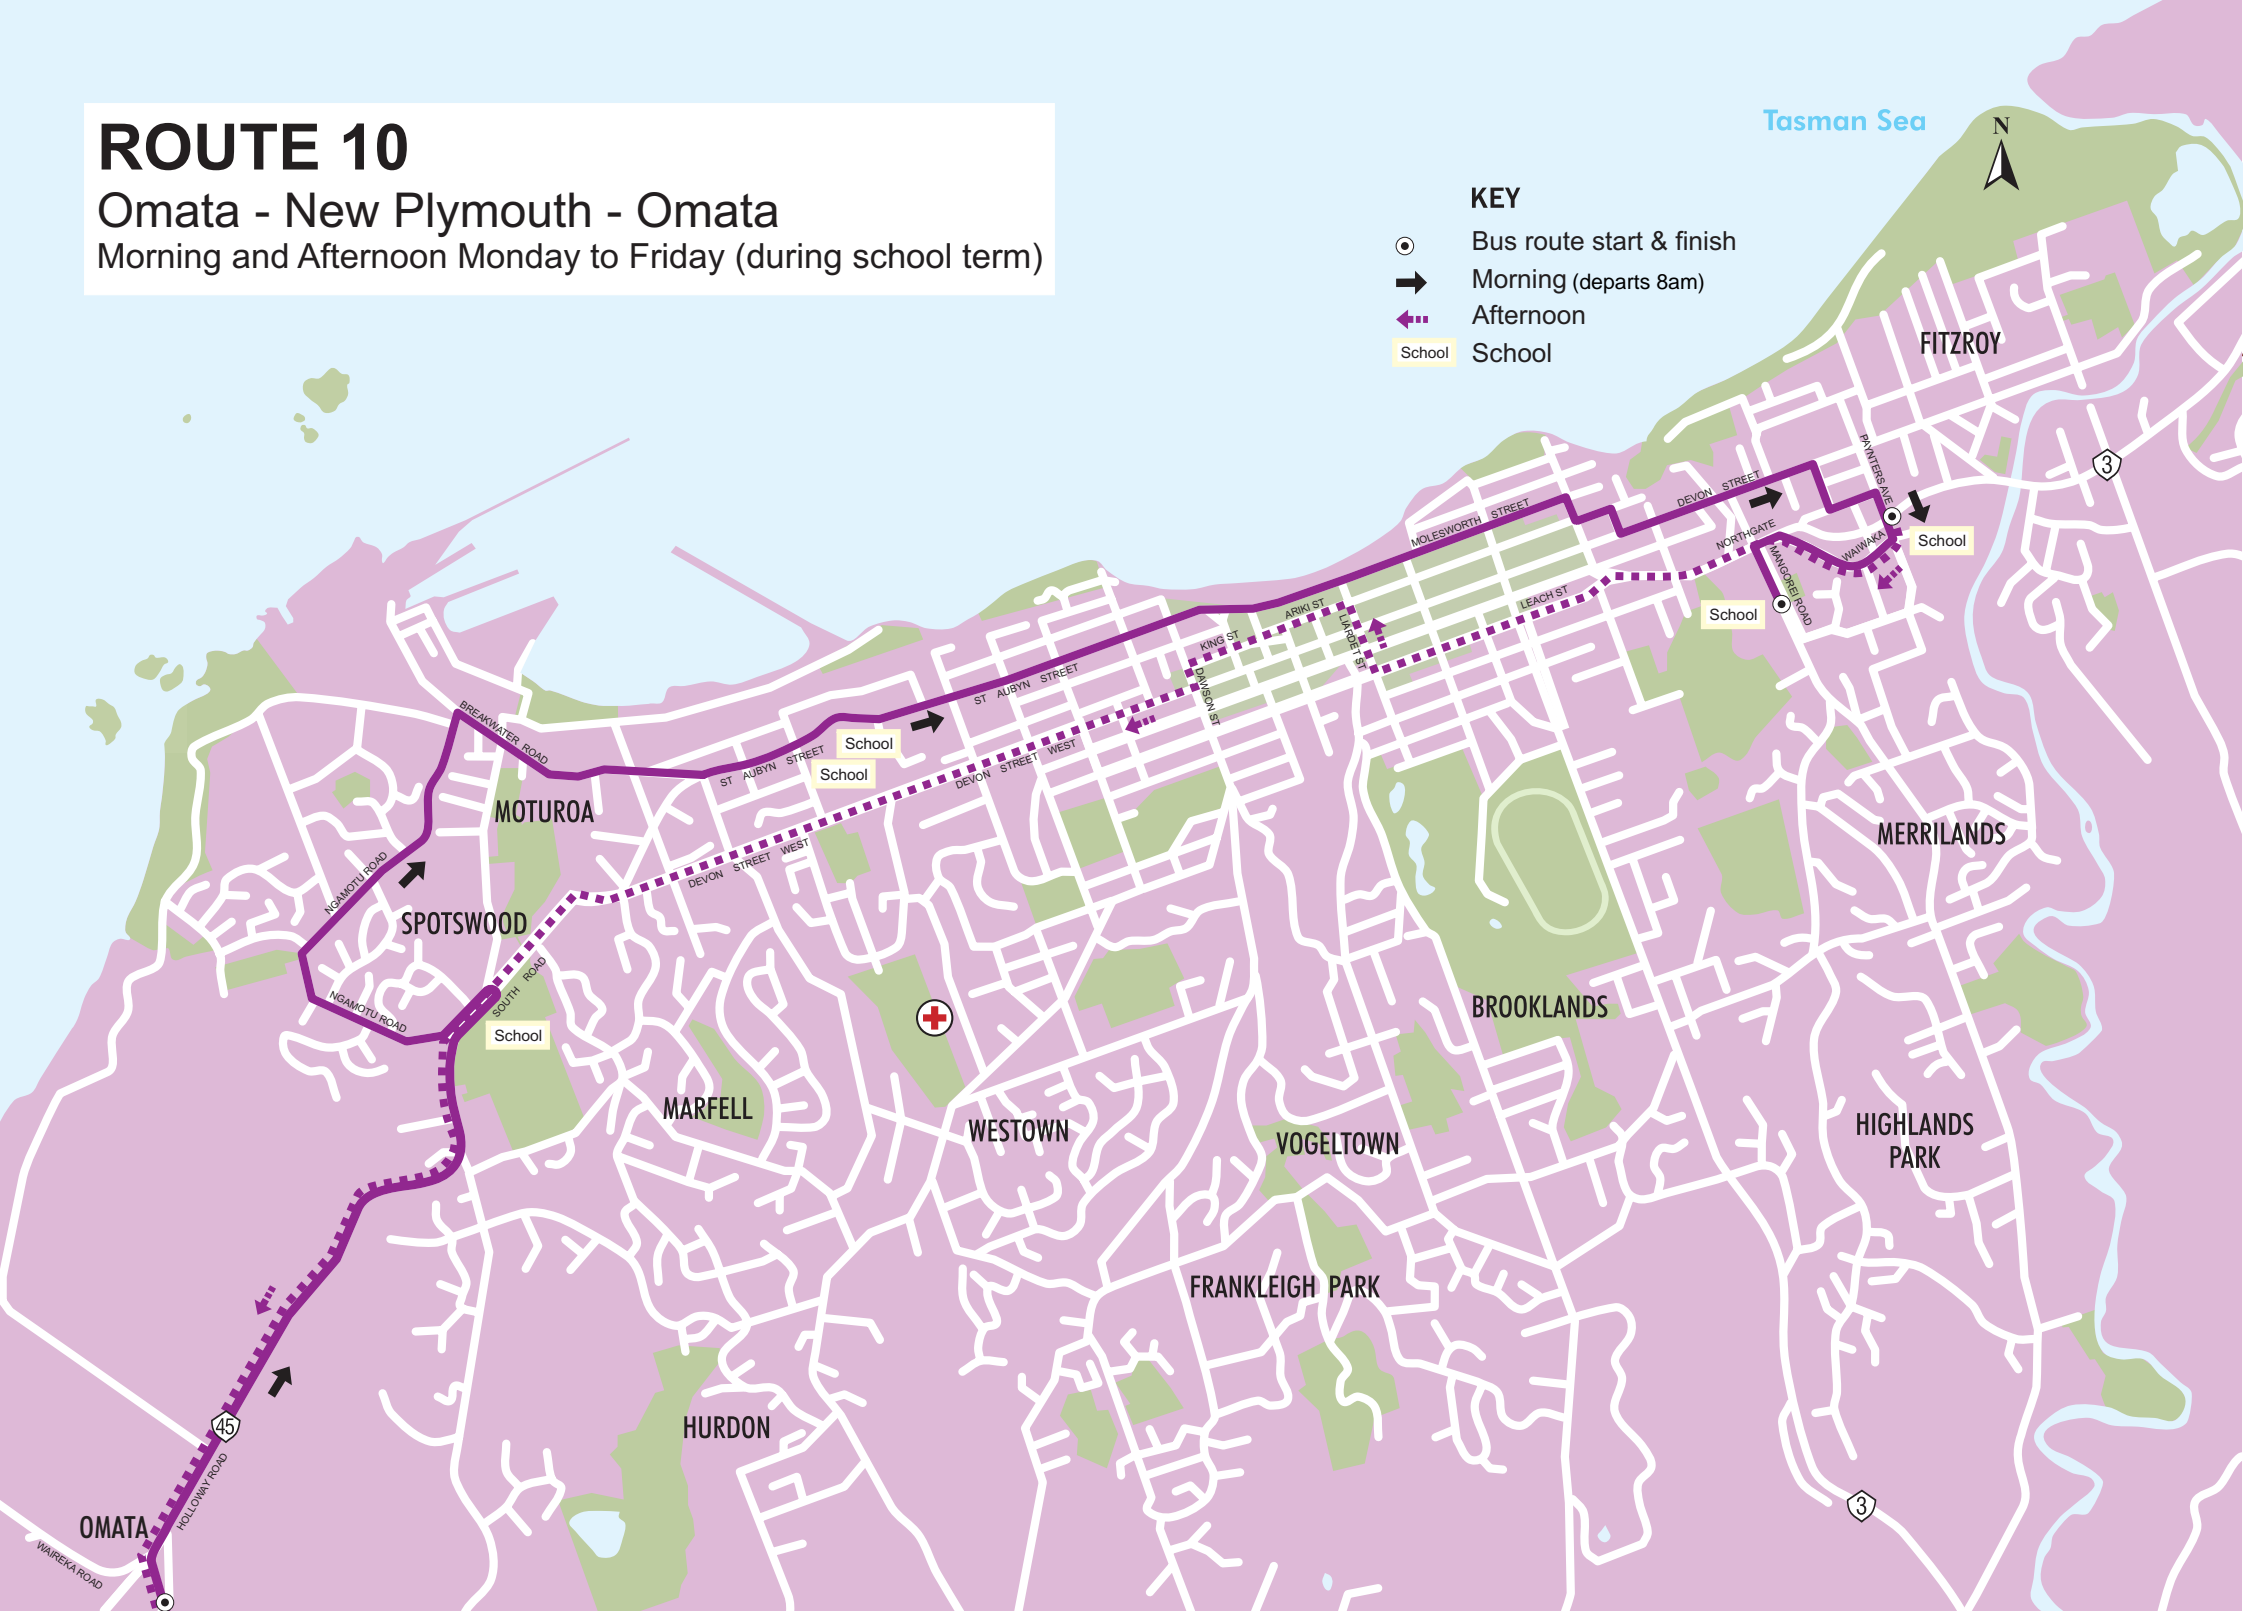

ROUTE 10

Omata - New Plymouth - Omata

Morning and Afternoon Monday to Friday (during school term)

Tasman Sea

KEY

-  Bus route start & finish
-  Morning (departs 8am)
-  Afternoon
-  School

OMATA

FITZROY