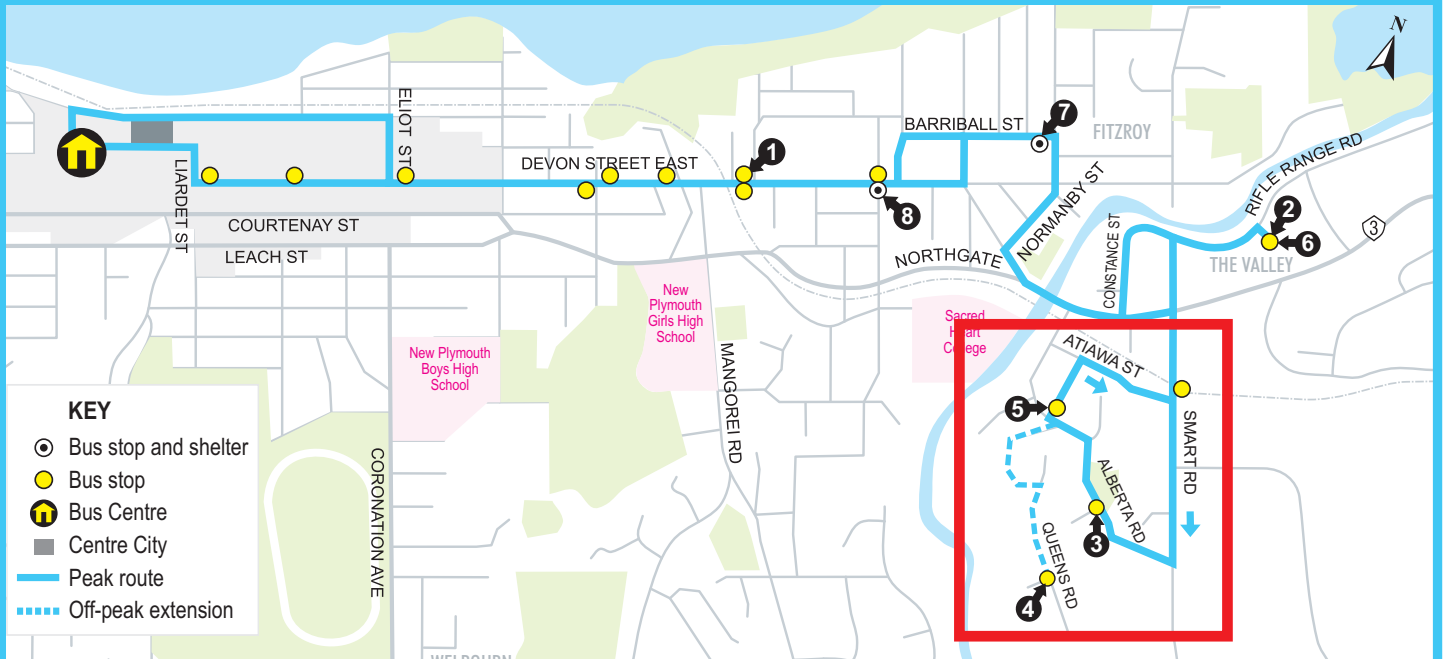

ROUTE 9 Fitzroy/The Valley/Glen Avon

MONDAY TO FRIDAY

Effective Monday 19 December 2011
 Due to the new Smart Rd/Alberta Rd link Route 9 will continue up Smart Rd to Alberta Rd before stopping at Tupoki St.

Depart Arikiri St	Strandon shops ①	The Valley ②	Alberta Rd ③	Queens Rd ④	Tupoki St ⑤	The Valley ⑥	Fitzroy School ⑦	Devon & Paynters ⑧	Arrive Arikiri St
	7.05 AM	7.13 AM	7.16 AM	-	7.18 AM	-	7.20 AM	7.22 AM	7.30 AM
7.30 AM	7.35	7.43	7.46	-	7.48	-	7.55	7.57	8.05
8.10	8.15	8.23	8.26	-	8.28	-	8.30	8.32	8.45
8.50	8.55	9.03	9.06	-	9.08	-	9.10	9.12	9.25
9.30***	9.35	9.43	9.46	9.48 AM	9.51	9.58 AM	10.04	10.06	10.30***
10.40***	10.45	10.53	10.56	10.58	11.01	11.08	11.14	11.16	11.40***
11.50***	11.55	12.03 PM	12.06 PM	12.08 PM	12.11 PM	12.18 PM	12.24 PM	12.26 PM	12.50***
1.00***	1.05 PM	1.13	1.16	1.18	1.21	1.28	1.34	1.36	2.00***
2.10	2.15	2.23	2.26	-	2.28	-	2.30	2.32	2.45
3.40	3.45	3.53	3.56	-	3.58	-	4.00	4.02	4.15
4.20	4.25	4.33	4.36	-	4.38	-	4.40	4.42	4.55
5.10	5.15	5.23	5.26	-	5.28	-	5.30	5.32	5.45
5.50	5.55	6.03	6.06	-	6.08	-	6.10	6.12	6.25
6.30	Runs until the last passenger disembarks						*** Services run from The Valley to Glen Avon and return		

	SINGLE TRIP	SMART CARD	NEW PLYMOUTH FARES			
Adult	\$3.50		Child (including orbiter)	\$2.00	Beneficiary Tertiary Access	\$2.00
	\$2.60		40 trip card	\$1.45	Senior Citizen	\$1.60
Passengers must show ID to claim discounted fares. SuperGold Card holders travel for free between 9am and 3pm and after 6.30pm						