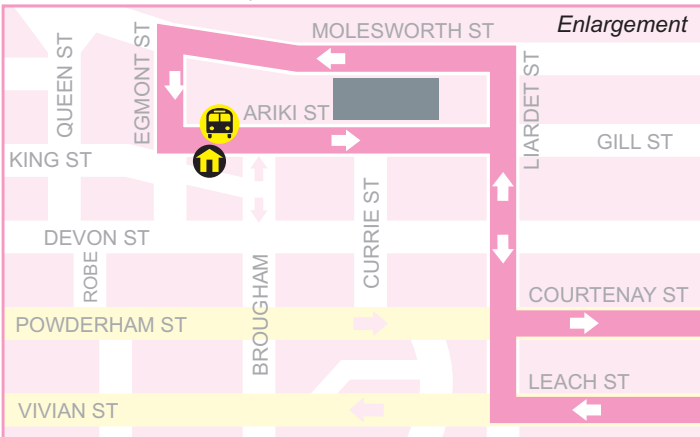

ROUTE 7 Welbourn/Highlands Park

MONDAY TO FRIDAY

KEY

- Bus stop and shelter
- Bus stop
- Bus Centre
- Centre City

Depart Arika St	Welbourn School ①	Heta Puketotara ②	Highlands Int. ③	Liardet St ④	Arrive Arika St
	7.10 AM	7.13 AM	7.17 AM	7.23 AM	7.30 AM
7.30 AM	7.38	7.41	7.45	7.52	8.00
8.10	8.18	8.21	8.25	8.32	8.40
8.50	8.58	9.01	9.05	9.12	9.20
9.30	9.38	9.41	9.45	9.52	10.00
10.40	10.48	10.51	10.55	11.02	11.10
11.50	11.58	12.01 PM	12.05 PM	12.12 PM	12.20 PM
1.00 PM	1.08 PM	1.11	1.15	1.22	1.30
2.10	2.18	2.21	2.25	2.32	2.40
3.40	3.48	3.51	3.55	4.02	4.10
4.20	4.28	4.31	4.35	4.42	4.50
5.10	5.18	5.21	5.25	5.32	5.40
5.50	5.58	6.01	6.05	6.12	6.20
6.30	Runs until the last passenger disembarks				

*Arrival times are indicative only

Bus route description: Bus Centre (Arika St/Bay B), Liardet St, Courtenay St, Eliot St, Coronation Ave, Cumberland St, Heta Rd, Puketotara St, Junction St, Tarahua Rd, Coronation Ave, Leach St, Liardet St, St. Aubyn St, Egmont St, Bus Centre (Arika St/Bay B).

	SINGLE TRIP	SMART CARD	NEW PLYMOUTH FARES	
Adult	\$3.50	Child (including orbiter)	\$2.00	Beneficiary Tertiary Access Senior Citizen
	\$2.60	40 trip card	\$1.45	\$2.00

Passengers must show ID to claim discounted fares. SuperGold Card holders travel for free between 9am and 3pm and after 6.30pm