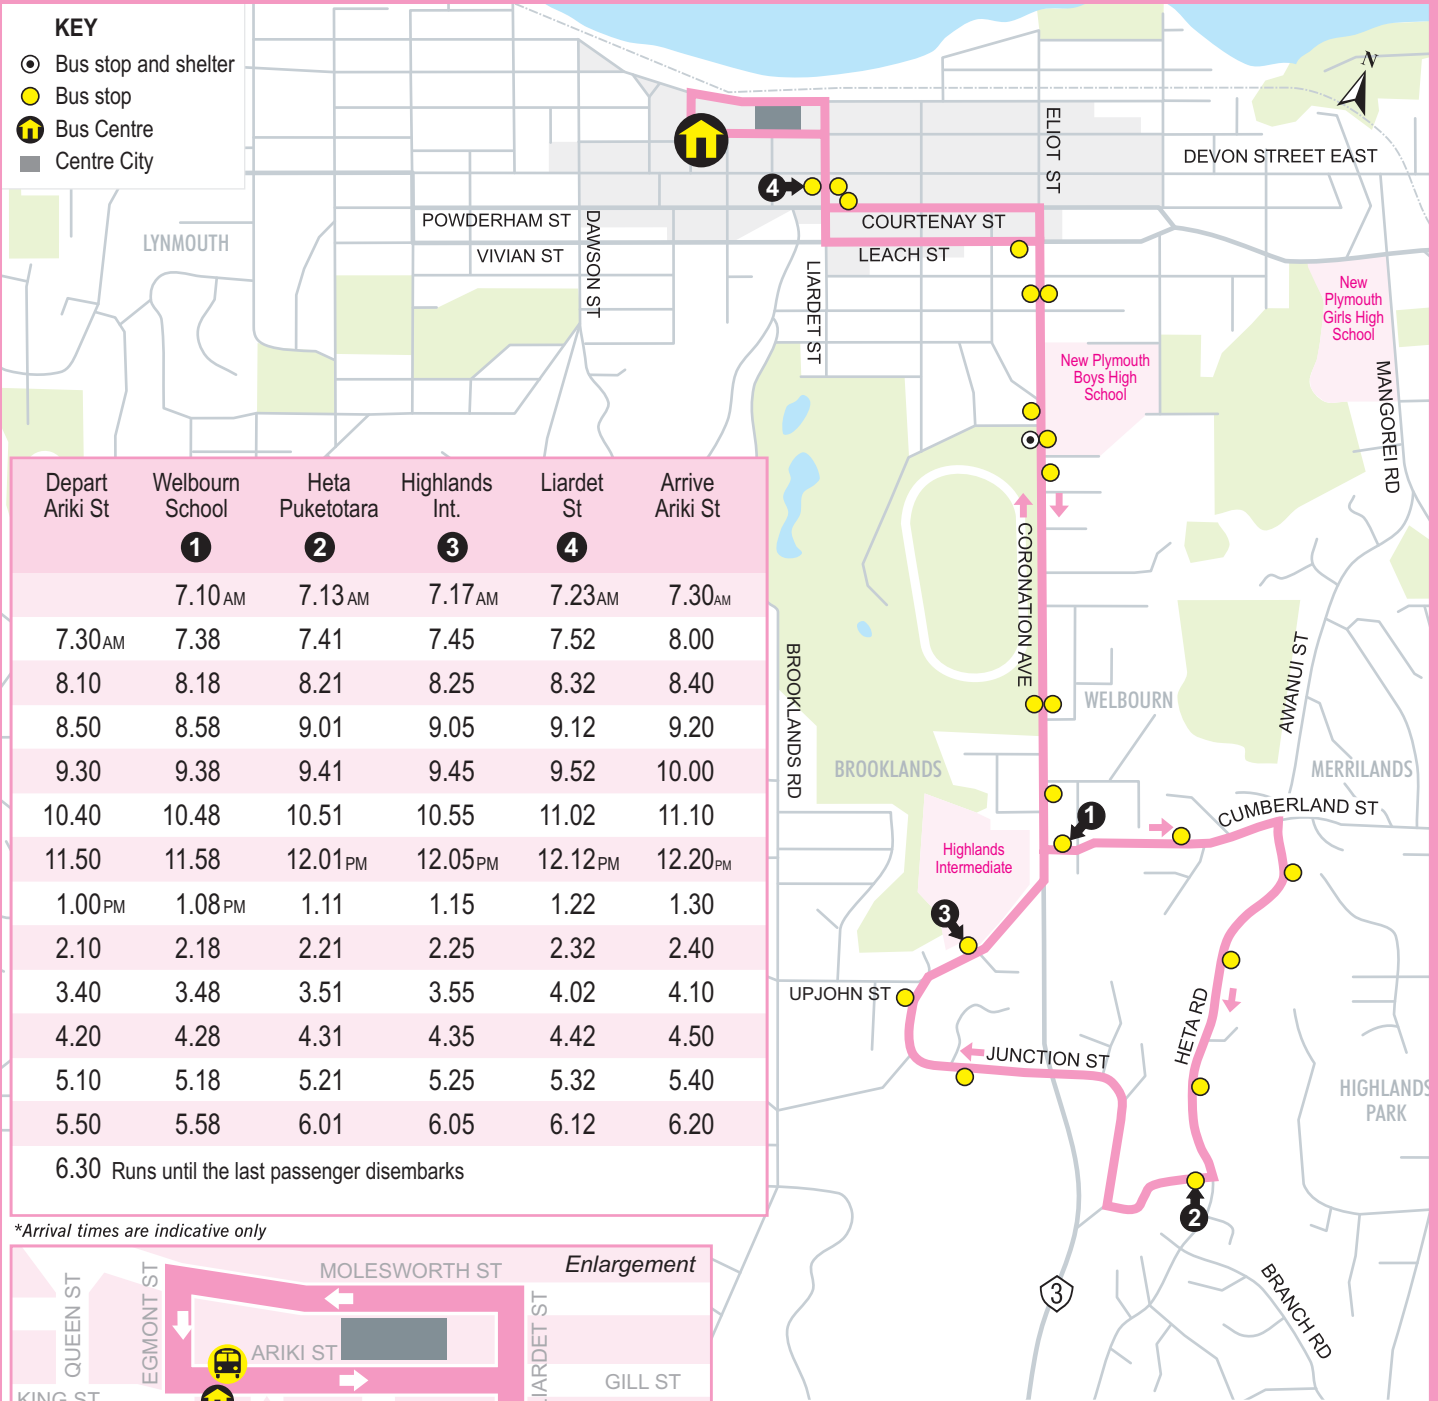

ROUTE 7 Welbourn/Highlands Park

MONDAY TO FRIDAY

KEY

- Bus stop and shelter
- Bus stop
- Bus Centre
- Centre City

Depart Arika St	Welbourn School ①	Heta Puketotara ②	Highlands Int. ③	Liardet St ④	Arrive Arika St
	7.10 AM	7.13 AM	7.17 AM	7.23 AM	7.30 AM
7.30 AM	7.38	7.41	7.45	7.52	8.00
8.10	8.18	8.21	8.25	8.32	8.40
8.50	8.58	9.01	9.05	9.12	9.20
9.30	9.38	9.41	9.45	9.52	10.00
10.40	10.48	10.51	10.55	11.02	11.10
11.50	11.58	12.01 PM	12.05 PM	12.12 PM	12.20 PM
1.00 PM	1.08 PM	1.11	1.15	1.22	1.30
2.10	2.18	2.21	2.25	2.32	2.40
3.40	3.48	3.51	3.55	4.02	4.10
4.20	4.28	4.31	4.35	4.42	4.50
5.10	5.18	5.21	5.25	5.32	5.40
5.50	5.58	6.01	6.05	6.12	6.20
6.30	Runs until the last passenger disembarks				

*Arrival times are indicative only

Bus route description: Bus Centre (Arika St/Bay B), Liardet St, Courtenay St, Eliot St, Coronation Ave, Cumberland St, Heta Rd, Puketotara St, Junction St, Tarahua Rd, Coronation Ave, Leach St, Liardet St, St. Aubyn St, Egmont St, Bus Centre (Arika St/Bay B).

	SINGLE TRIP	SMART CARD	NEW PLYMOUTH FARES	
Adult	\$3.50	Child (including orbiter)	\$2.00	Beneficiary Tertiary Access Senior Citizen
	\$2.60	40 trip card	\$1.45	\$2.00

Passengers must show ID to claim discounted fares. SuperGold Card holders travel for free between 9am and 3pm and after 6.30pm