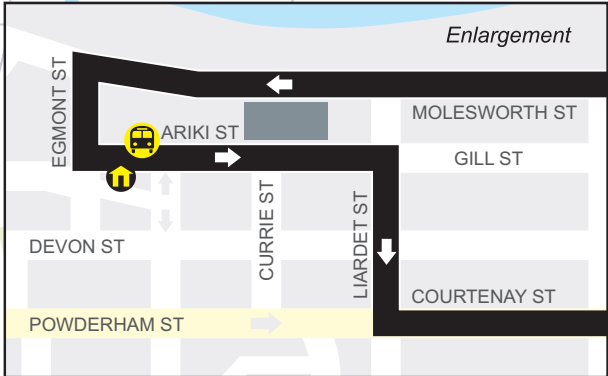

ROUTE 11 Saturday EAST

ROUTE 11-SAT Saturday EAST

Depart Arika St	10.18.AM	1.18PM
1 Fitzroy - The Valley	10.30	1.30
2 Bell Block - The Warehouse	10.36	1.36
3 Fitzroy - The Valley	10.41	1.41
4 Turakina St	10.51	1.51
5 Upjohn St	11.00	2.00
Arrive Arika St	11.10	2.10

*Arrival times are indicative only

Bus route description: EAST OUTWARD - Bus Centre (Arika St/Bay B), Centre City, Currie St, Courtenay St (The Warehouse), Gover St, Devon St East, Northgate, Devon Rd, Constance St, Rifle Range Rd, Struthers PI (The Valley), Rifle Range Rd, Vickers Rd, Devon Rd, Henwood Rd to Bell Block Court (The Warehouse).

INWARD - Bell Block Court (The Warehouse), Henwood Rd, Devon Rd, Vickers Rd, Rifle Range Rd, Struthers PI (The Valley), Rifle Range Rd, Smart Rd, Devon Rd, Northgate, Devon St East, Mangorei Rd, Riversdale Dr, Turakina St, Mangorei Rd, Cumberland St, Coronation Ave, Upjohn St, Hori St, Carrington St, Pendarves St, Lizard St, St Aubyn St, Egmont St, Bus Centre (Arika St/Bay B).

Passengers must show ID to claim discounted fares. SuperGold Card holders travel for free between 9am and 3pm and after 6.30pm