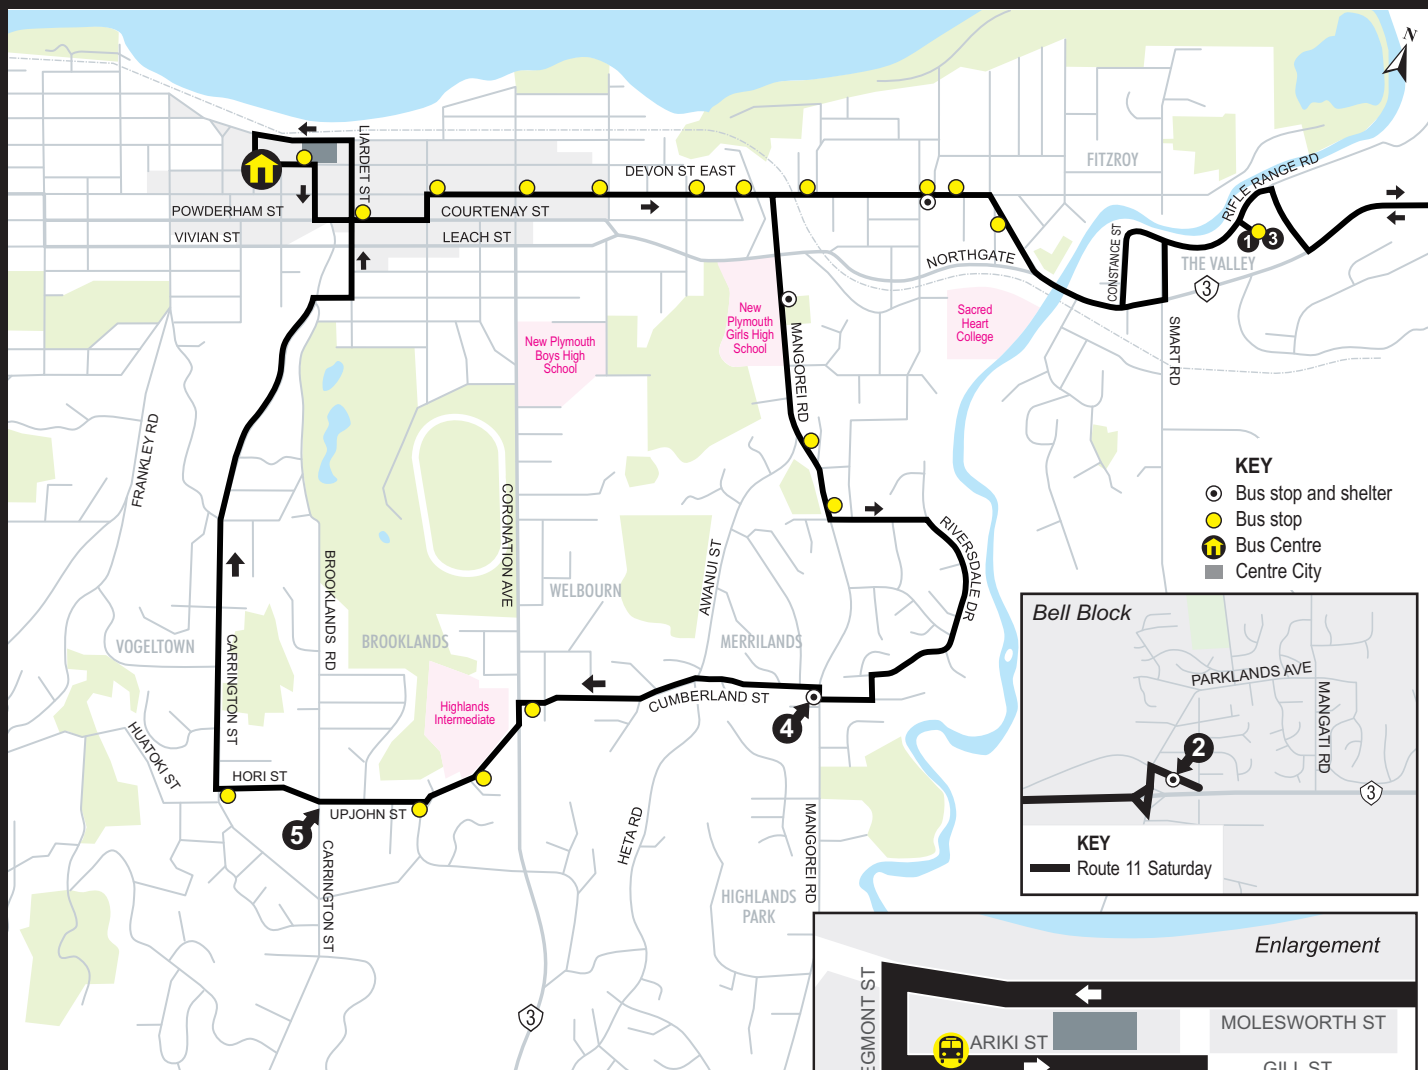

ROUTE 11 Saturday EAST

ROUTE 11-SAT Saturday EAST

Depart Arika St	10.18.AM	1.18PM
1 Fitzroy - The Valley	10.30	1.30
2 Bell Block - The Warehouse	10.36	1.36
3 Fitzroy - The Valley	10.41	1.41
4 Turakina St	10.51	1.51
5 Upjohn St	11.00	2.00
Arrive Arika St	11.10	2.10

*Arrival times are indicative only

Bus route description: EAST OUTWARD - Bus Centre (Arika St/Bay B), Centre City, Currie St, Courtenay St (The Warehouse), Gover St, Devon St East, Northgate, Devon Rd, Constance St, Rifle Range Rd, Struthers PI (The Valley), Rifle Range Rd, Vickers Rd, Devon Rd, Henwood Rd to Bell Block Court (The Warehouse).

INWARD - Bell Block Court (The Warehouse), Henwood Rd, Devon Rd, Vickers Rd, Rifle Range Rd, Struthers PI (The Valley), Rifle Range Rd, Smart Rd, Devon Rd, Northgate, Devon St East, Mangorei Rd, Riversdale Dr, Turakina St, Mangorei Rd, Cumberland St, Coronation Ave, Upjohn St, Hori St, Carrington St, Pendarves St, Lizard St, St Aubyn St, Egmont St, Bus Centre (Arika St/Bay B).

Passengers must show ID to claim discounted fares. SuperGold Card holders travel for free between 9am and 3pm and after 6.30pm