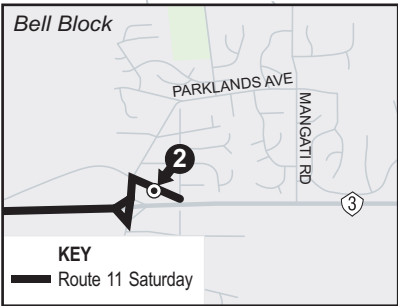

ROUTE 11 Saturday EAST

ROUTE 11-SAT Saturday EAST

Depart Arika St	10.18.AM	1.18PM
1 Fitzroy - The Valley	10.30	1.30
2 Bell Block - The Warehouse	10.36	1.36
3 Fitzroy - The Valley	10.41	1.41
4 Turakina St	10.51	1.51
5 Upjohn St	11.00	2.00
Arrive Arika St	11.10	2.10

*Arrival times are indicative only

Bus route description: EAST OUTWARD - Bus Centre (Arika St/Bay B), Centre City, Currie St, Courtenay St (The Warehouse), Gover St, Devon St East, Northgate, Devon Rd, Constance St, Rifle Range Rd, Struthers PI (The Valley), Rifle Range Rd, Vickers Rd, Devon Rd, Henwood Rd to Bell Block Court (The Warehouse).

INWARD - Bell Block Court (The Warehouse), Henwood Rd, Devon Rd, Vickers Rd, Rifle Range Rd, Struthers PI (The Valley), Rifle Range Rd, Smart Rd, Devon Rd, Northgate, Devon St East, Mangorei Rd, Riversdale Dr, Turakina St, Mangorei Rd, Cumberland St, Coronation Ave, Upjohn St, Hori St, Carrington St, Pendarves St, Lizard St, St Aubyn St, Egmont St, Bus Centre (Arika St/Bay B).

Passengers must show ID to claim discounted fares. SuperGold Card holders travel for free between 9am and 3pm and after 6.30pm