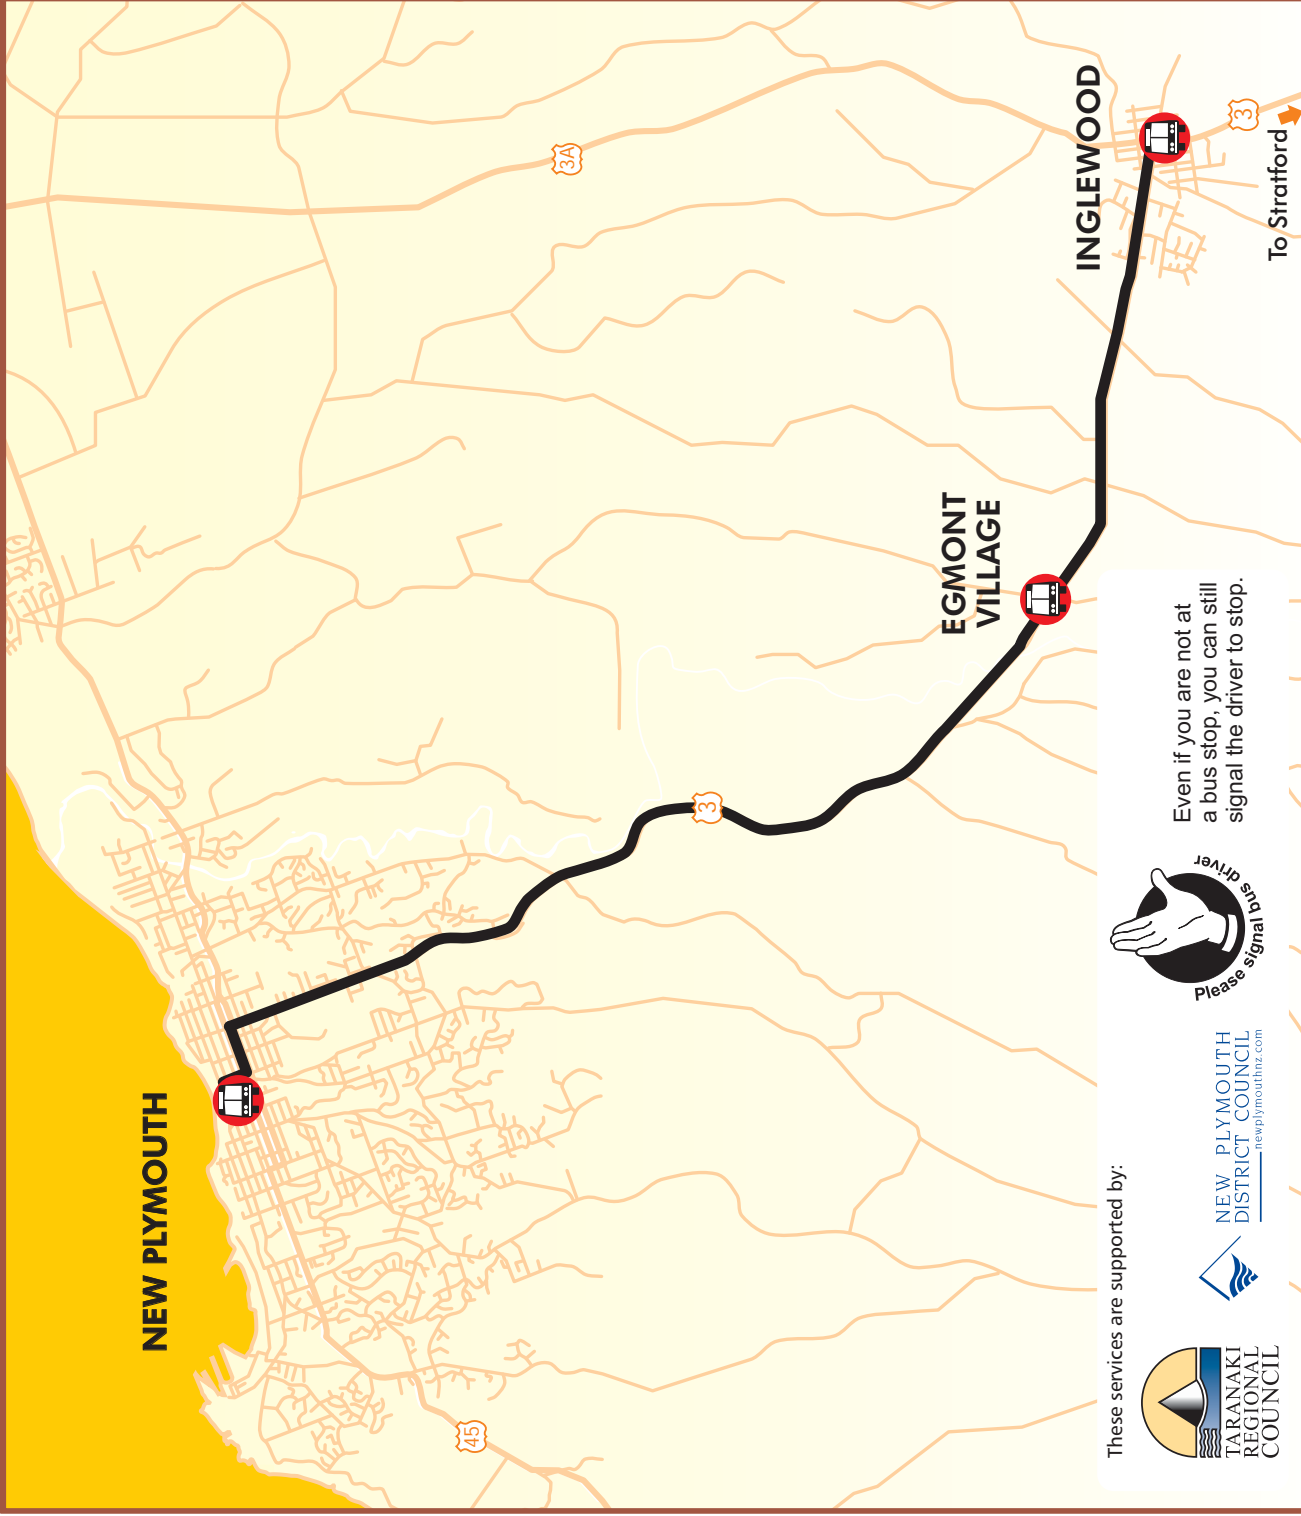

Operates every
Thursday

Inglewood - New Plymouth

Weekly bus service